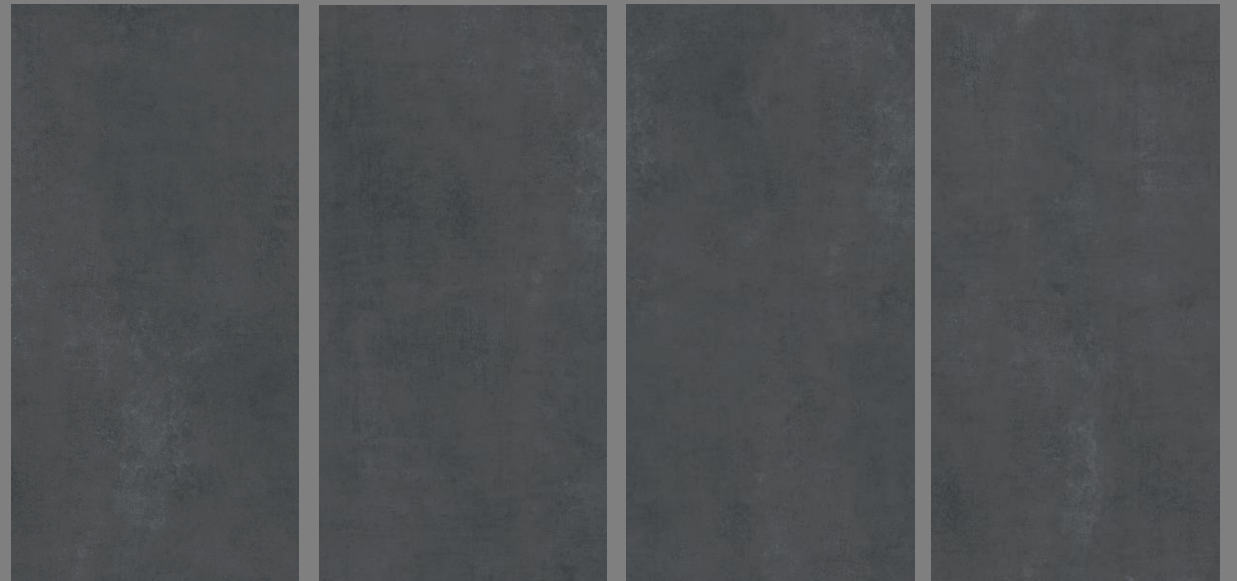

BETON CARBON

240x120cm | 9mm | Matte | Random face

A sintered stone with a concrete look. An artistically patterned, buffed dark grey concrete yet boldly current in character and keep enjoy the hassle-free privilege of sintered stone.

Available in 4 face