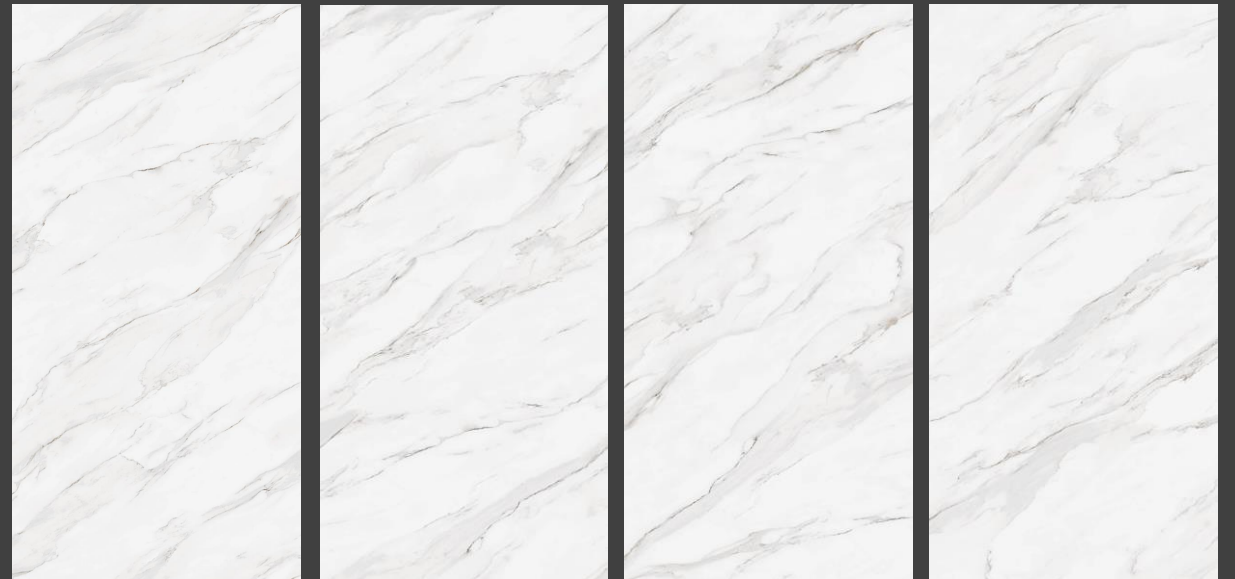

240x120cm | 9mm | Shiny Polished | Bookmatch

Inspired by the northern parts of the Atlantic Ocean, near the snowy island of Greenland, Quadra present a bright snowy sintered white marble, with subtle grey veins run through the body of Atlantic White.

Available in 4 faces

ATLANTIC WHITE BOOKMATCH

Face A

Face B

Face B

Face A

CORTINA BIANCO

240x120cm | 9mm | Shiny Polished | Bookmatch

White sintered marble with brownish veins brings you back to the beauty of Cortina d'Ampezzo, the stunning rock mountain covered in snow.

Available in 4 faces

CORTINA BIANCO BOOKMATCH

Face A

Face B

Face B

Face A