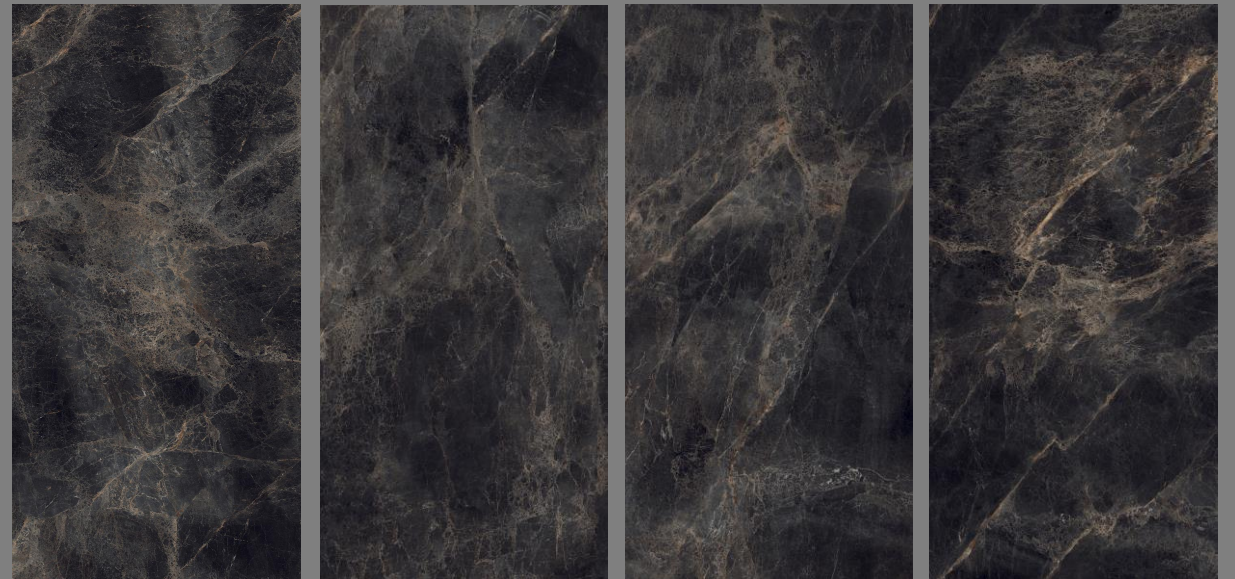

CARLO MORENO

240x120cm | 9mm | Shiny Polished | Random face

Masculine and dramatic, Carlo Moreno contributes a lot of sophistication to the ambience. Moreno, a word derived from Ancient Latin, is characterized by its strong, luxurious veins of gold on a dark brown backdrop.

Available in 4 faces